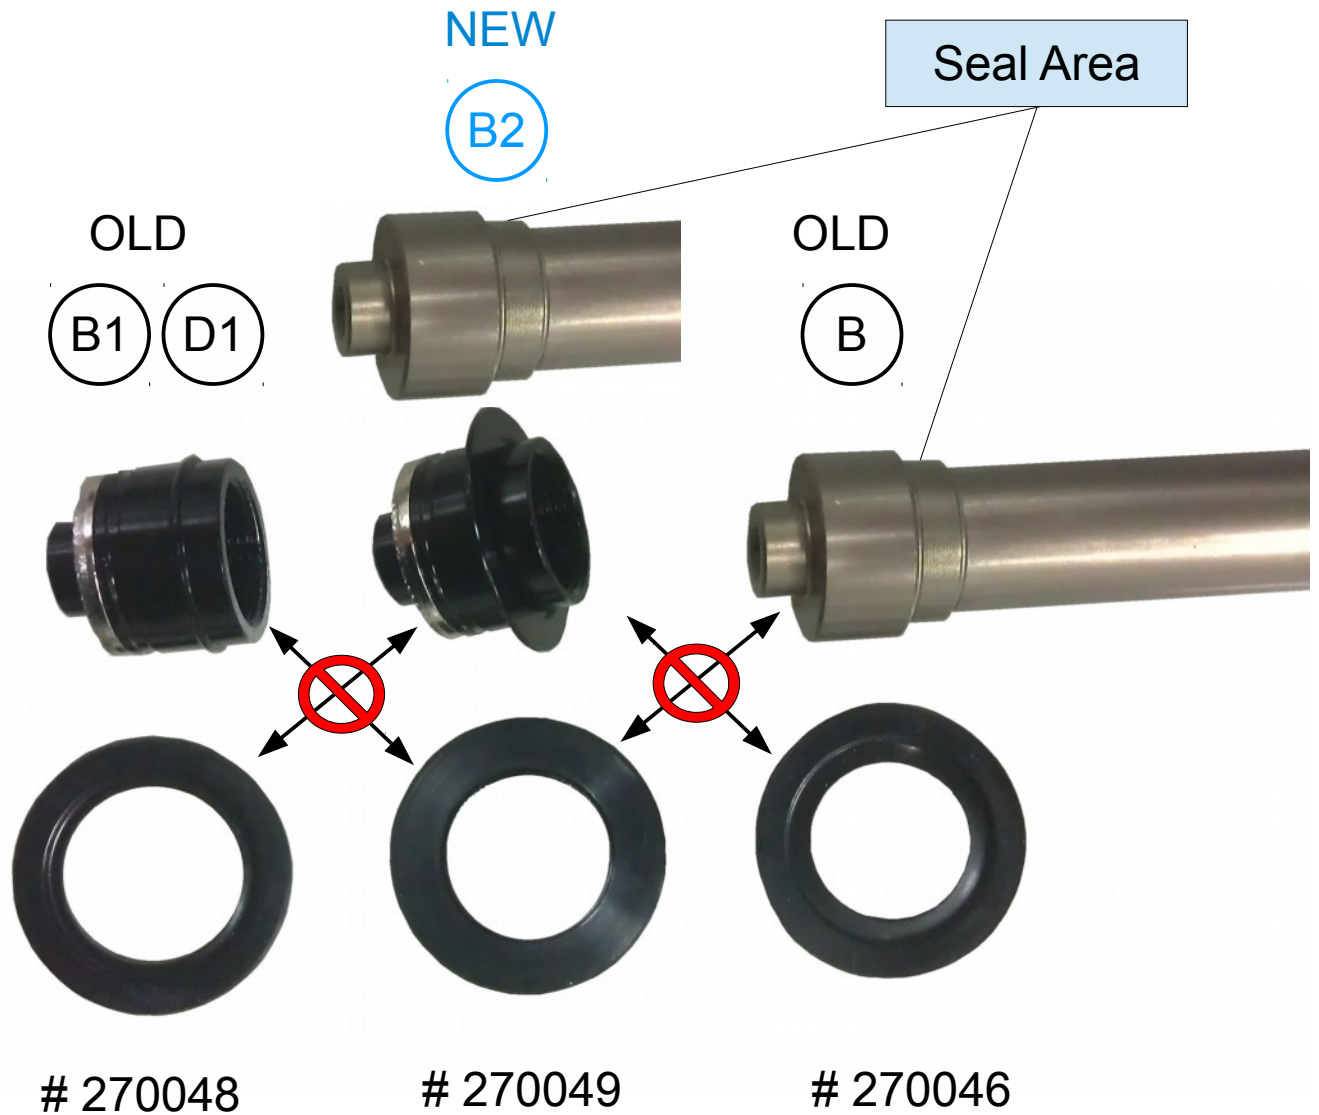

Compatibility

D, D1, D2 Seals, Side Caps, Axles

**THERE ARE NEW 4in1 AXLES FOR (B2)
WITH DIFFERENT DIAMETER IN SEAL AREA**