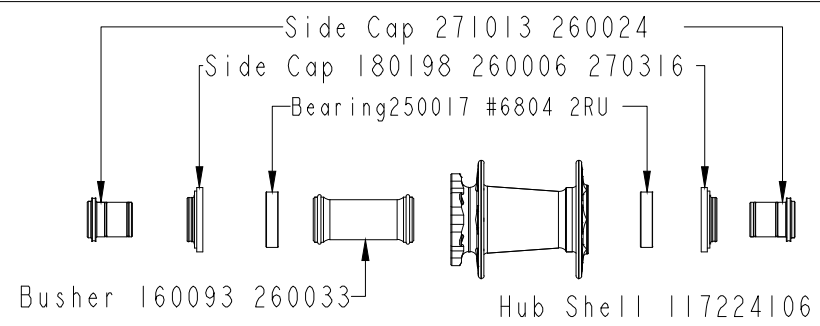

Rim FX20 XC 29"
CFTRM-9AD69B

Rim FX20 XC 29"
CFTRM-9AD69B

Spoke:SSDSP-PT52900111T
Spoke:SSDSP-PT52920111T
Nipple:NSDSP-1420F1A

Spoke:SSDSP-PT52900E11T
Spoke:SSDSP-PT52920E11T
Nipple:NSDSP-1420E1A

Spoke:SSDSP-PT52910111T
Spoke:SSDSP-PT52890111T
Nipple:NSDSP-1420F1A

Spoke:SSDSP-PT52910E11T
Spoke:SSDSP-PT52890E11T
Nipple:NSDSP-1420E1A

Cust Model No.

Model No.

Sheet

T-Range	T-Allow	T-Angle
1-4	±0.05	±10°
4-16	±0.1	±20°
16-64	±0.2	±30°
64-250	±0.3	±1°
250-1500	±0.5	±2°

Flow Trail 29

2/2

Content	M.Code	M.Drawer	李沅葵	Mate.	
	Scale	FREE	M.Date	16.03.07	Name
	HT.		Check		Drawer
	Fin.		Apprv.		Date.
					13.05.28

Drw.No.	JY130154
REV.	1.0
Mat.No.	