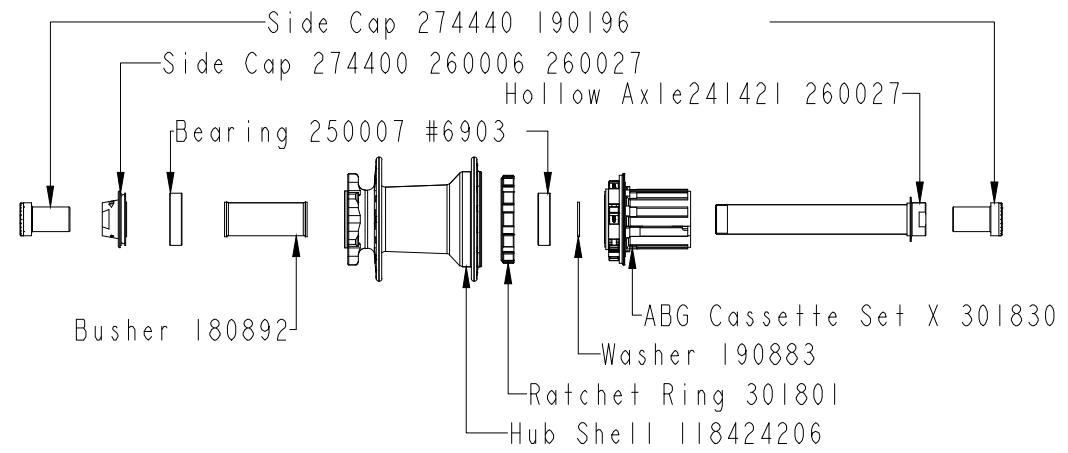

Rim FX20 XC 29"
CFTRM-9AD69B

Rim FX20 XC 29"
CFTRM-9AD69B

Spoke:SSDSP-PT52900111T
Spoke:SSDSP-PT52920111T
Nipple:NSDSP-1420F1A

Spoke:SSDSP-PT52900E11T
Spoke:SSDSP-PT52920E11T
Nipple:NSDSP-1420E1A

Spoke:SSDSP-PT52910111T
Spoke:SSDSP-PT52890111T
Nipple:NSDSP-1420F1A

Spoke:SSDSP-PT52910E11T
Spoke:SSDSP-PT52890E11T
Nipple:NSDSP-1420E1A

Cust Model No.

Model No.

Sheet

T-Range	T-Allow	T-Angle
1-4	±0.05	±10°
4-16	±0.1	±20°
16-64	±0.2	±30°
64-250	±0.3	±1°
250-1500	±0.5	±2°

Flow Trail 29

2/2

Content	M.Code	M.Drawer	李沅葵	Mate.	
	Scale	FREE	M.Date	16.03.07	Name
	HT.		Check		Drawer
	Fin.		Apprv.		Date.
					13.05.28

Drw.No.	JY130154
REV.	1.0
Mat.No.	