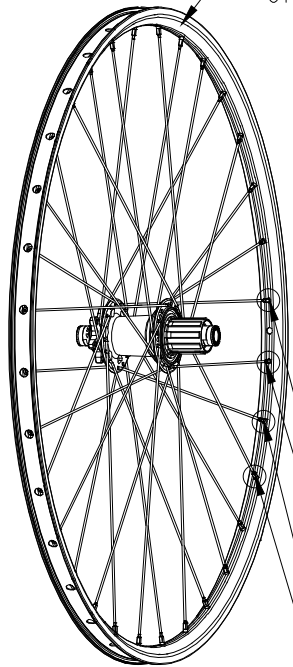

Rim FX20 XC 29"
CFTRM-9AD69B

Rim FX20 XC 29"
CFTRM-9AD69B

Spoke:SSDSP-PT52900111T
Spoke:SSDSP-PT52920111T
Nipple:NSDSP-1420F1A

Spoke:SSDSP-PT52900E11T
Spoke:SSDSP-PT52920E11T
Nipple:NSDSP-1420E1A

Spoke:SSDSP-PT52910111T
Spoke:SSDSP-PT52890111T
Nipple:NSDSP-1420F1A

Spoke:SSDSP-PT52910E11T
Spoke:SSDSP-PT52890E11T
Nipple:NSDSP-1420E1A

Cust Model No.

Model No.

Sheet

T-Range	T-Allow	T-Angle
1-4	±0.05	±10°
4-16	±0.1	±20°
16-64	±0.2	±30°
64-250	±0.3	±1°
250-1500	±0.5	±2°

Flow Trail 29

2/2

Content	M.Code	M.Drawer	李沅葵	Mate.	
	Scale	FREE	M.Date	16.03.07	Name
	HT.		Check		Drawer
	Fin.		Apprv.		Date.
					13.05.28

Drw.No.	JY130154
REV.	1.0
Mat.No.	