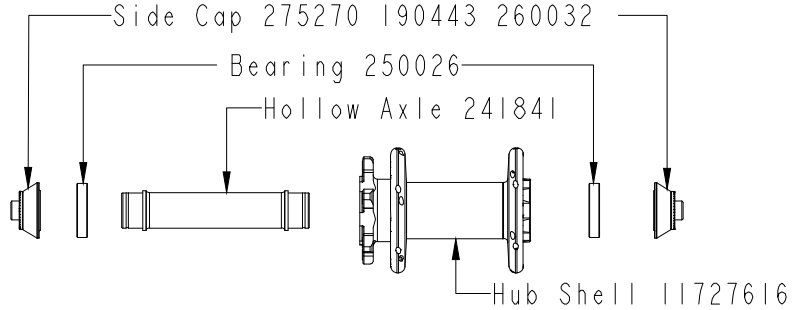

Rim R50CDF
CLYRM-7CJS97

Rim R50CDR
CLYRM-7CX97

Spoke SSDSP-CXR2620IART
Spoke SSDSP-CXR2640IART
Nipple NSDSP-1460FDA

Spoke SSDSP-CXR2630IART
Spoke SSDSP-CXR2610IART
Nipple NSDSP-1460FDA

Spoke SSDSP-CXR2620EART
Spoke SSDSP-CXR2640EART
Nipple NSDSP-1460EDA

Spoke SSDSP-CXR2630EART
Spoke SSDSP-CXR2610EART
Nipple NSDSP-1460EDA

Cust Model No.

T. Range	T. Allow	T. Angle
1-4	±0.05	±10°
4-16	±0.1	±20°
16-64	±0.2	±30°
64-250	±0.3	±1°
250-1500	±0.5	±2°

CONTENT	M. Code	M. Drawer	Mat.
	Scale	FREE	M. Date
	H. T.	Check	Drawer
	Fin.	Apprv.	Date

MODEL		SHEET	
R5 Disc Clincher		2/2	
REV.	1.0	 JOYTECH	
Code			

Wheel Set Schematic D.
李沅葵
16.02.15