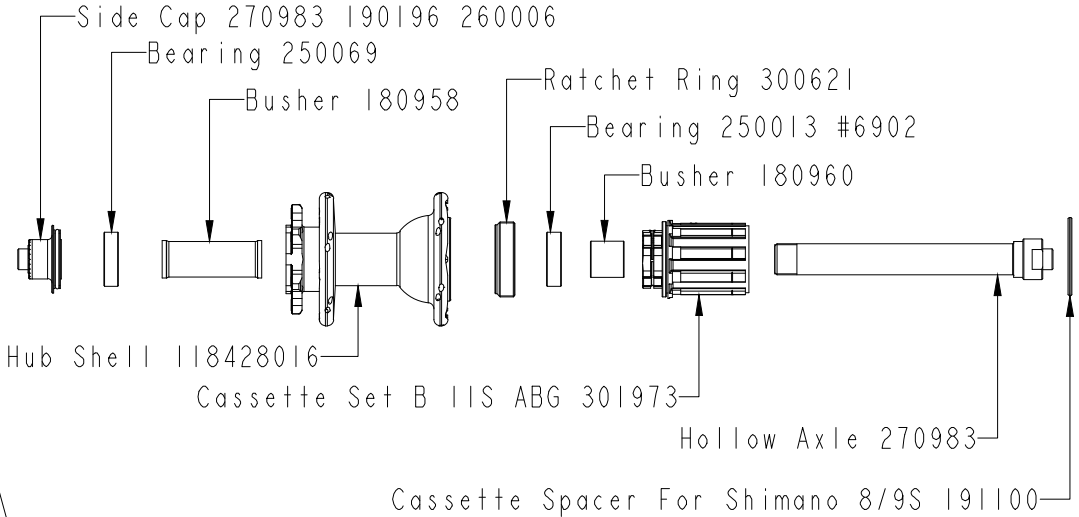

Rim R50CDF
CLYRM-7CJS97

Rim R50CDR
CLYRM-7CX97

Spoke SSDSP-CXR2620IART
Spoke SSDSP-CXR2640IART
Nipple NSDSP-1460FDA

Spoke SSDSP-CXR2630IART
Spoke SSDSP-CXR2610IART
Nipple NSDSP-1460FDA

Spoke SSDSP-CXR2620EART
Spoke SSDSP-CXR2640EART
Nipple NSDSP-1460EDA

Spoke SSDSP-CXR2630EART
Spoke SSDSP-CXR2610EART
Nipple NSDSP-1460EDA

Cust Model No.

T. Range	T. Allow	T. Angle
1-4	±0.05	±10°
4-16	±0.1	±20°
16-64	±0.2	±30°
64-250	±0.3	±1°
250-1500	±0.5	±2°

CONTENT	M. Code	M. Drawer	Mat.
	Scale	FREE	M. Date
	H. T.	Check	Drawer
	Fin.	Apprv.	Date

MODEL		SHEET	
R5 Disc Clincher		2/2	
REV.	1.0	 JOYTECH	
Code			

Wheel Set Schematic D.
李沅葵
16.02.15