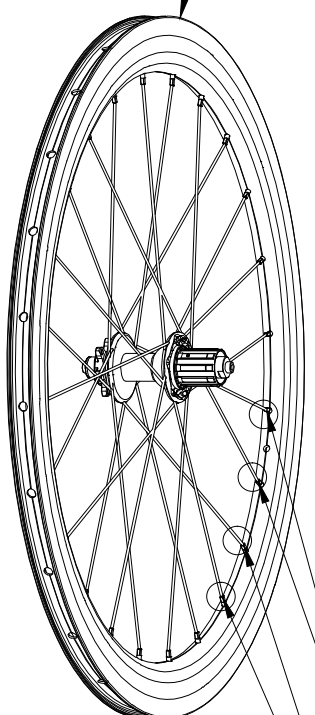

Rim R50CDF
CLYRM-7CJS97

Rim R50CDR
CLYRM-7CX97

Spoke SSDSP-CXR2620IART
Spoke SSDSP-CXR2640IART
Nipple NSDSP-1460FDA

Spoke SSDSP-CXR2630IART
Spoke SSDSP-CXR2610IART
Nipple NSDSP-1460FDA

Spoke SSDSP-CXR2620EART
Spoke SSDSP-CXR2640EART
Nipple NSDSP-1460EDA

Spoke SSDSP-CXR2630EART
Spoke SSDSP-CXR2610EART
Nipple NSDSP-1460EDA

Cust Model No.

T. Range	T. Allow	T. Angle
1-4	±0.05	±10°
4-16	±0.1	±20°
16-64	±0.2	±30°
64-250	±0.3	±1°
250-1500	±0.5	±2°

CONTENT	M. Code	M. Drawer	Mat.
	Scale	FREE	M. Date
	H. T.	Check	Drawer
	Fin.	Apprv.	Date

MODEL		SHEET	
R5 Disc Clincher		2/2	
REV.	1.0	 JOYTECH	
Code			

Wheel Set Schematic D.
李沅葵
16.02.15